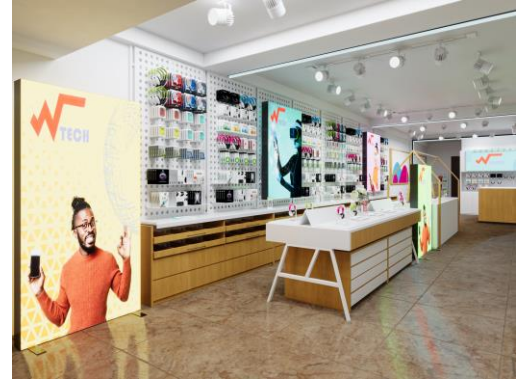

VISUAL COMMUNICATIONS

Blaze SEG Light Boxes

The Blaze SEG Light Box collection is a cutting-edge series of fabric light boxes available in wall-mounted, freestanding, and hanging variations. Setting itself apart with its sleek 6-inch depth frame (4-inch for wall-mounted), the Blaze SEG Light Box effectively eliminates unwanted shadowing while evenly dispersing light.

Featuring pre-attached, full perimeter LED light bars that are UL certified and equipped with an internal power supply, this advanced lighting solution eliminates the need for transformers within the frame, further reducing shadowing. The frame is available in silver, black, and white, and in 13 sizes for wall-mounted, 9 sizes for freestanding, and 13 sizes for hanging.

Two backlit graphic material options are available to choose from, Backlit Textile (dye-sublimation printed) and Intensity (UV/LED printed). Backlit Textile is an 8 oz. tightly woven fabric that is slightly stretchy, foldable, and washable; it is best for multiple uses. Intensity is a 6.5 oz. material that has a smooth, coated finish. The double-strike process creates vibrant backlit graphics.

Learn more about these new product lines at:

<https://www.orbus.com/products-by-category/retail-displays>

<https://www.orbus.com/products-by-category/portable-displays/blaze-seg-light-boxes>